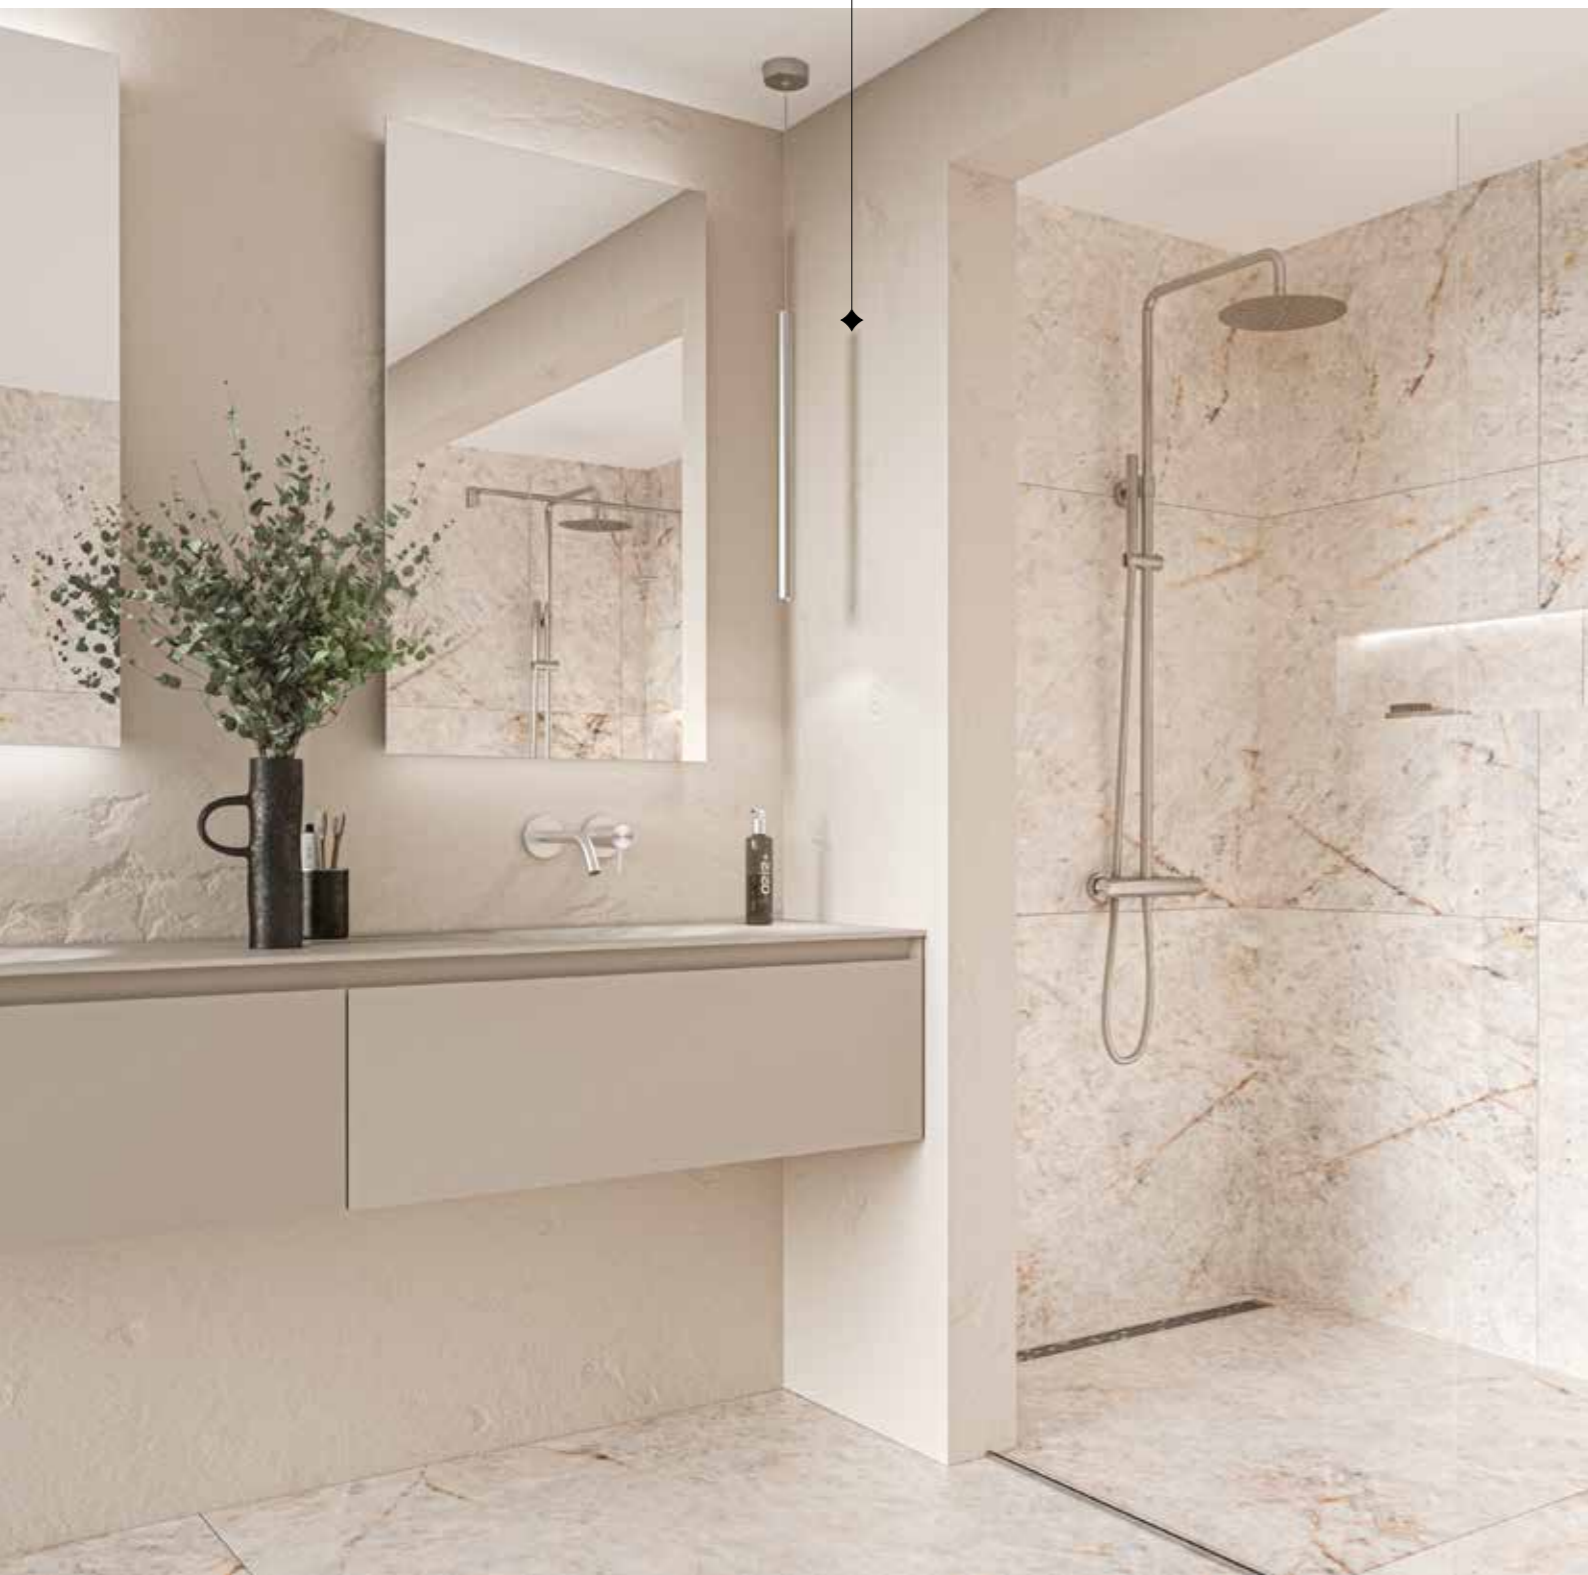

'Het gehele assortiment is uit voorraad leverbaar.'

◆ **Colour matching product**
INK® - LED 009 - Hanglamp
INK® - LED 009 - Hanging lamp