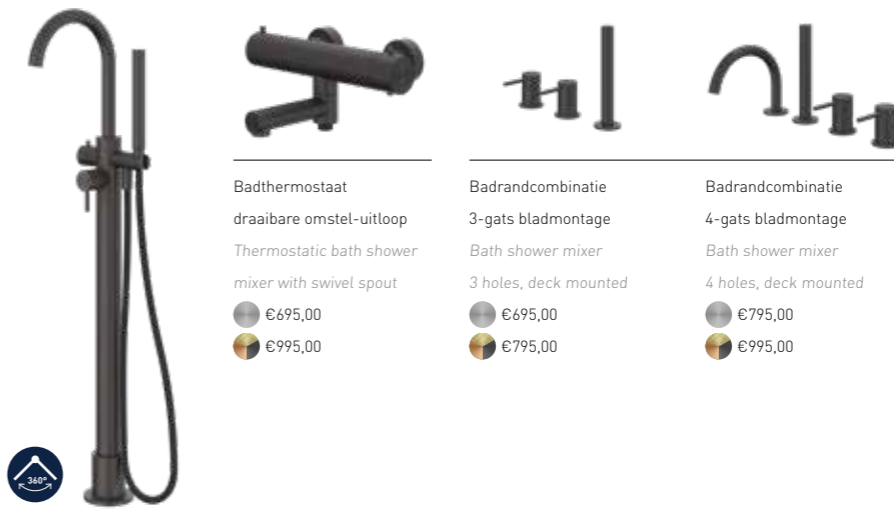

Badthermostaat

draaibare omstel-uitloop

Thermostatic bath shower

mixer with swivel spout

€695,00

€995,00

Badrandcombinatie

3-gats bladmontage

Bath shower mixer

3 holes, deck mounted

€695,00

€795,00

Badrandcombinatie

4-gats bladmontage

Bath shower mixer

4 holes, deck mounted

€795,00

€995,00

*Vrijstaande badmengkraan met handdouche staafmodel incl. inbouwdeel

*Freestanding bath mixer with hand shower

incl. concealed part

€1.450,00

€1.750,00

*In de PVD kleuren is de doucheslang mat zwart

*In the PVD colours, the shower hose is matt black

Prijscategorie RVS316 / Price category AISI316

Prijscategorie RVS316 kleuren / Price category AISI316 colours